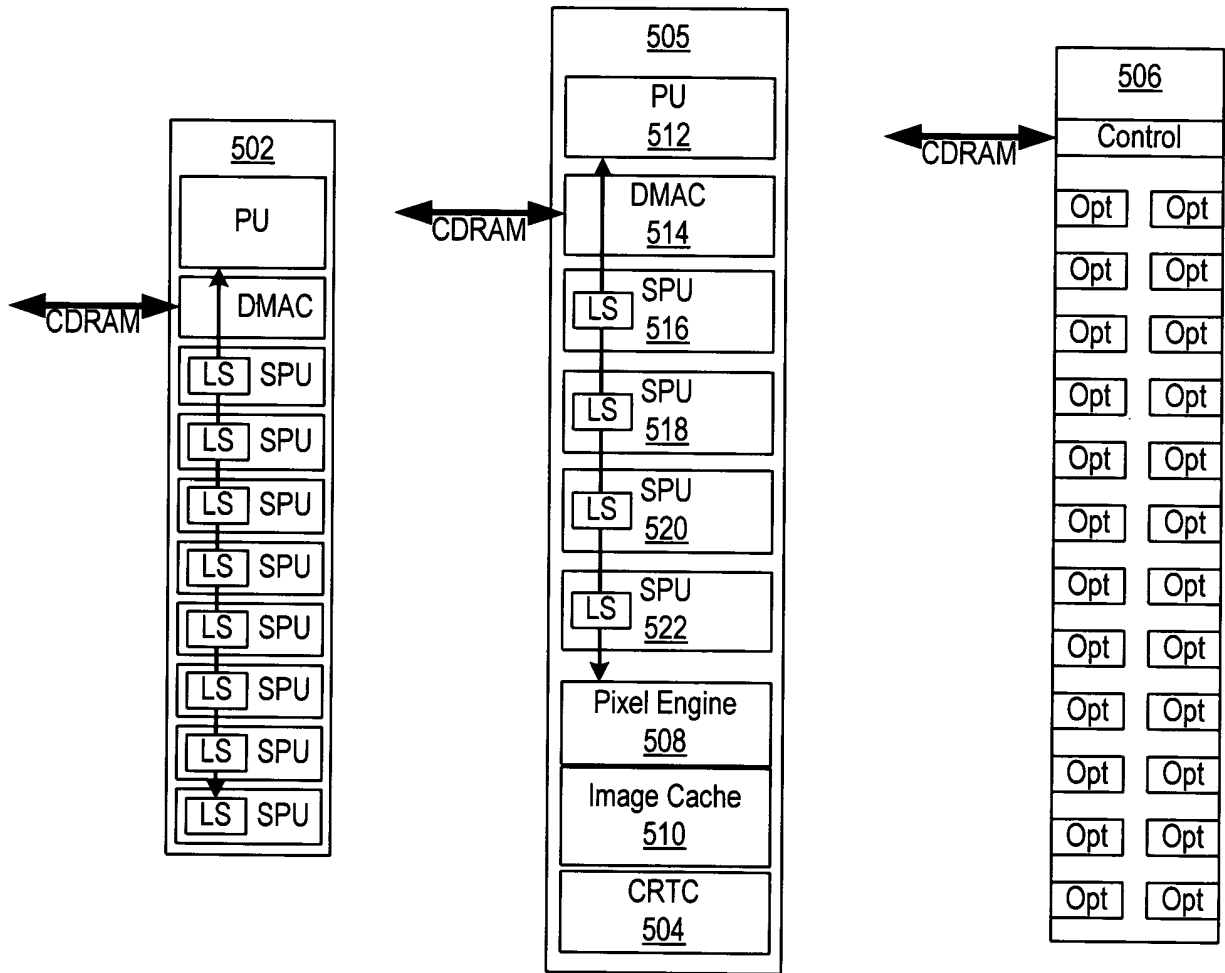

Figure 1

Figure 2

Figure 3

Figure 4

Figure 5

Figure 6

Figure 7

Figure 8

Figure 9

Figure 10

Figure 11A

Figure 11B

Figure 11C

Figure 12A

Figure 12B

Figure 13

Figure 29

Figure 30

Figure 31

Figure 32

Figure 33

Figure 34

Memory Access Control Table

The diagram shows a table with 64 rows, indexed from 0 to 63. Each row contains four columns: 'Base', 'Size', 'Access Key', and 'Access Key Mask'. Callout 3504 points to the 'ID' column header. Callout 3506 points to the 'Base' column header. Callout 3508 points to the 'Size' column header. Callout 3510 points to the 'Access Key' column header. Callout 3512 points to the 'Access Key Mask' column header. Callout 3502 is an arrow pointing to the table structure.